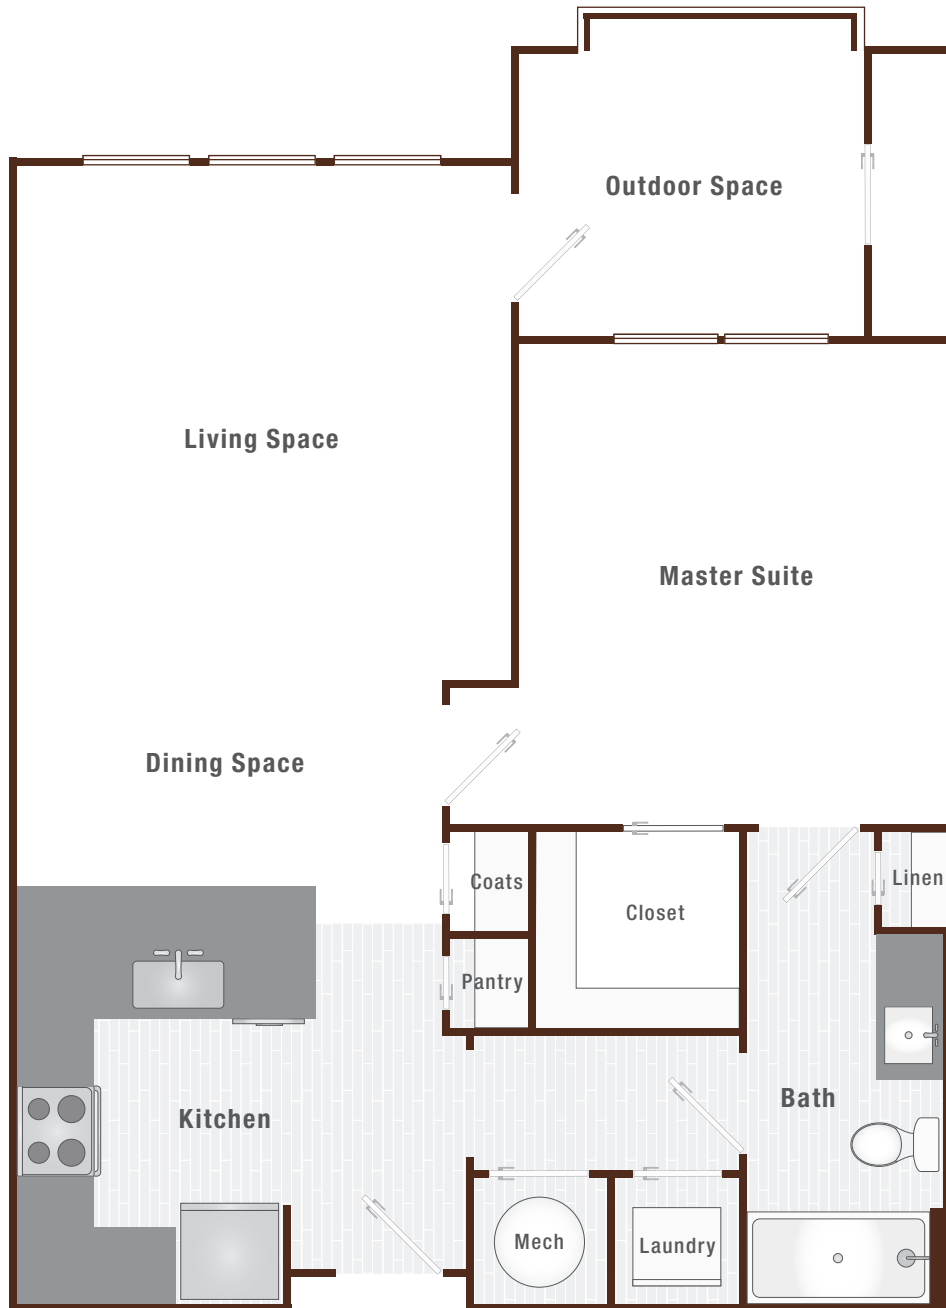

overlook

AT CROSTOWN WALK

The Verse

1 Bedroom | 1 Bathroom | 792 sf

NOTES

overlook

AT CROSTOWN WALK

The Chorus

1 Bedroom | 1 Bathroom | 785 sf

NOTES

overlook

AT CROSTOWN WALK

The Bridge

2 Bedroom | 2 Bathroom | 1,180 sf

NOTES

overlook

AT CROSTOWN WALK

The Refrain

2 Bedroom | 2 Bathroom | 1,200 sf

NOTES